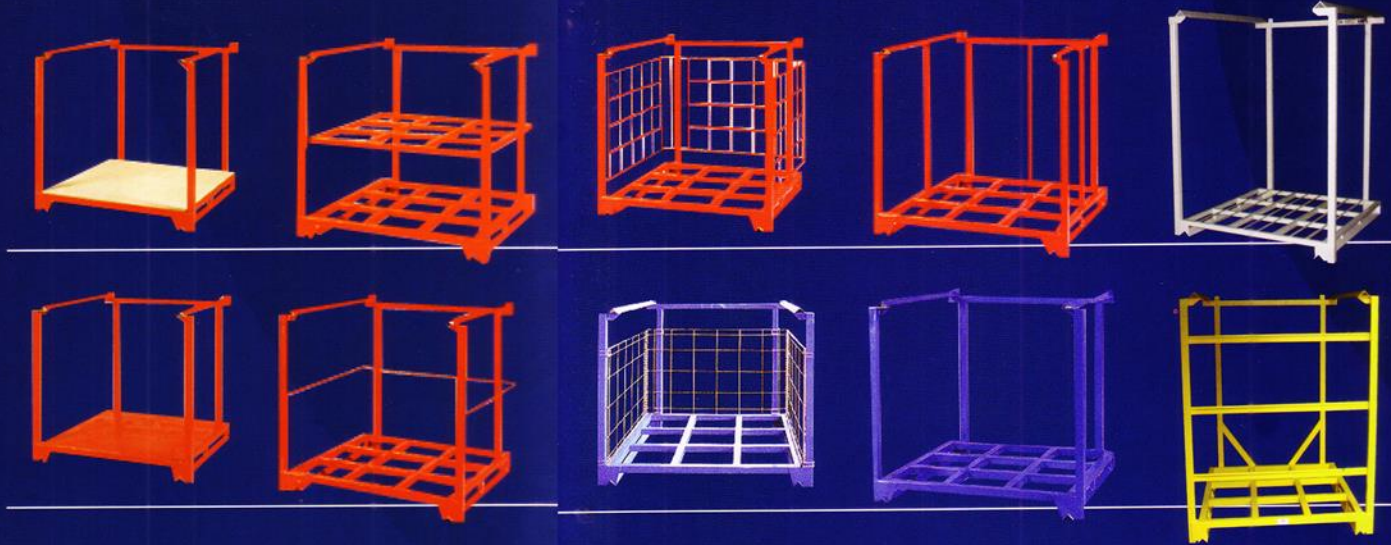

Your ideal storage system

Capable to produce as per customer's Design Spec or Drawing etc

Dimension and Specification

MODEL	INSIDE DIMENSION (mm)			OUTSIDE DIMENSION (mm)			Allowable Load	Applicable Pallet
	Width	Depth	Height	Width	Depth	Height		
PT-445	1200	1200	1520	1300	1250	1693	1000KG	1100W x 1150D
PT-1350	1350	1200	1520	1450	1250	1693	1000KG	1250W x 1150D